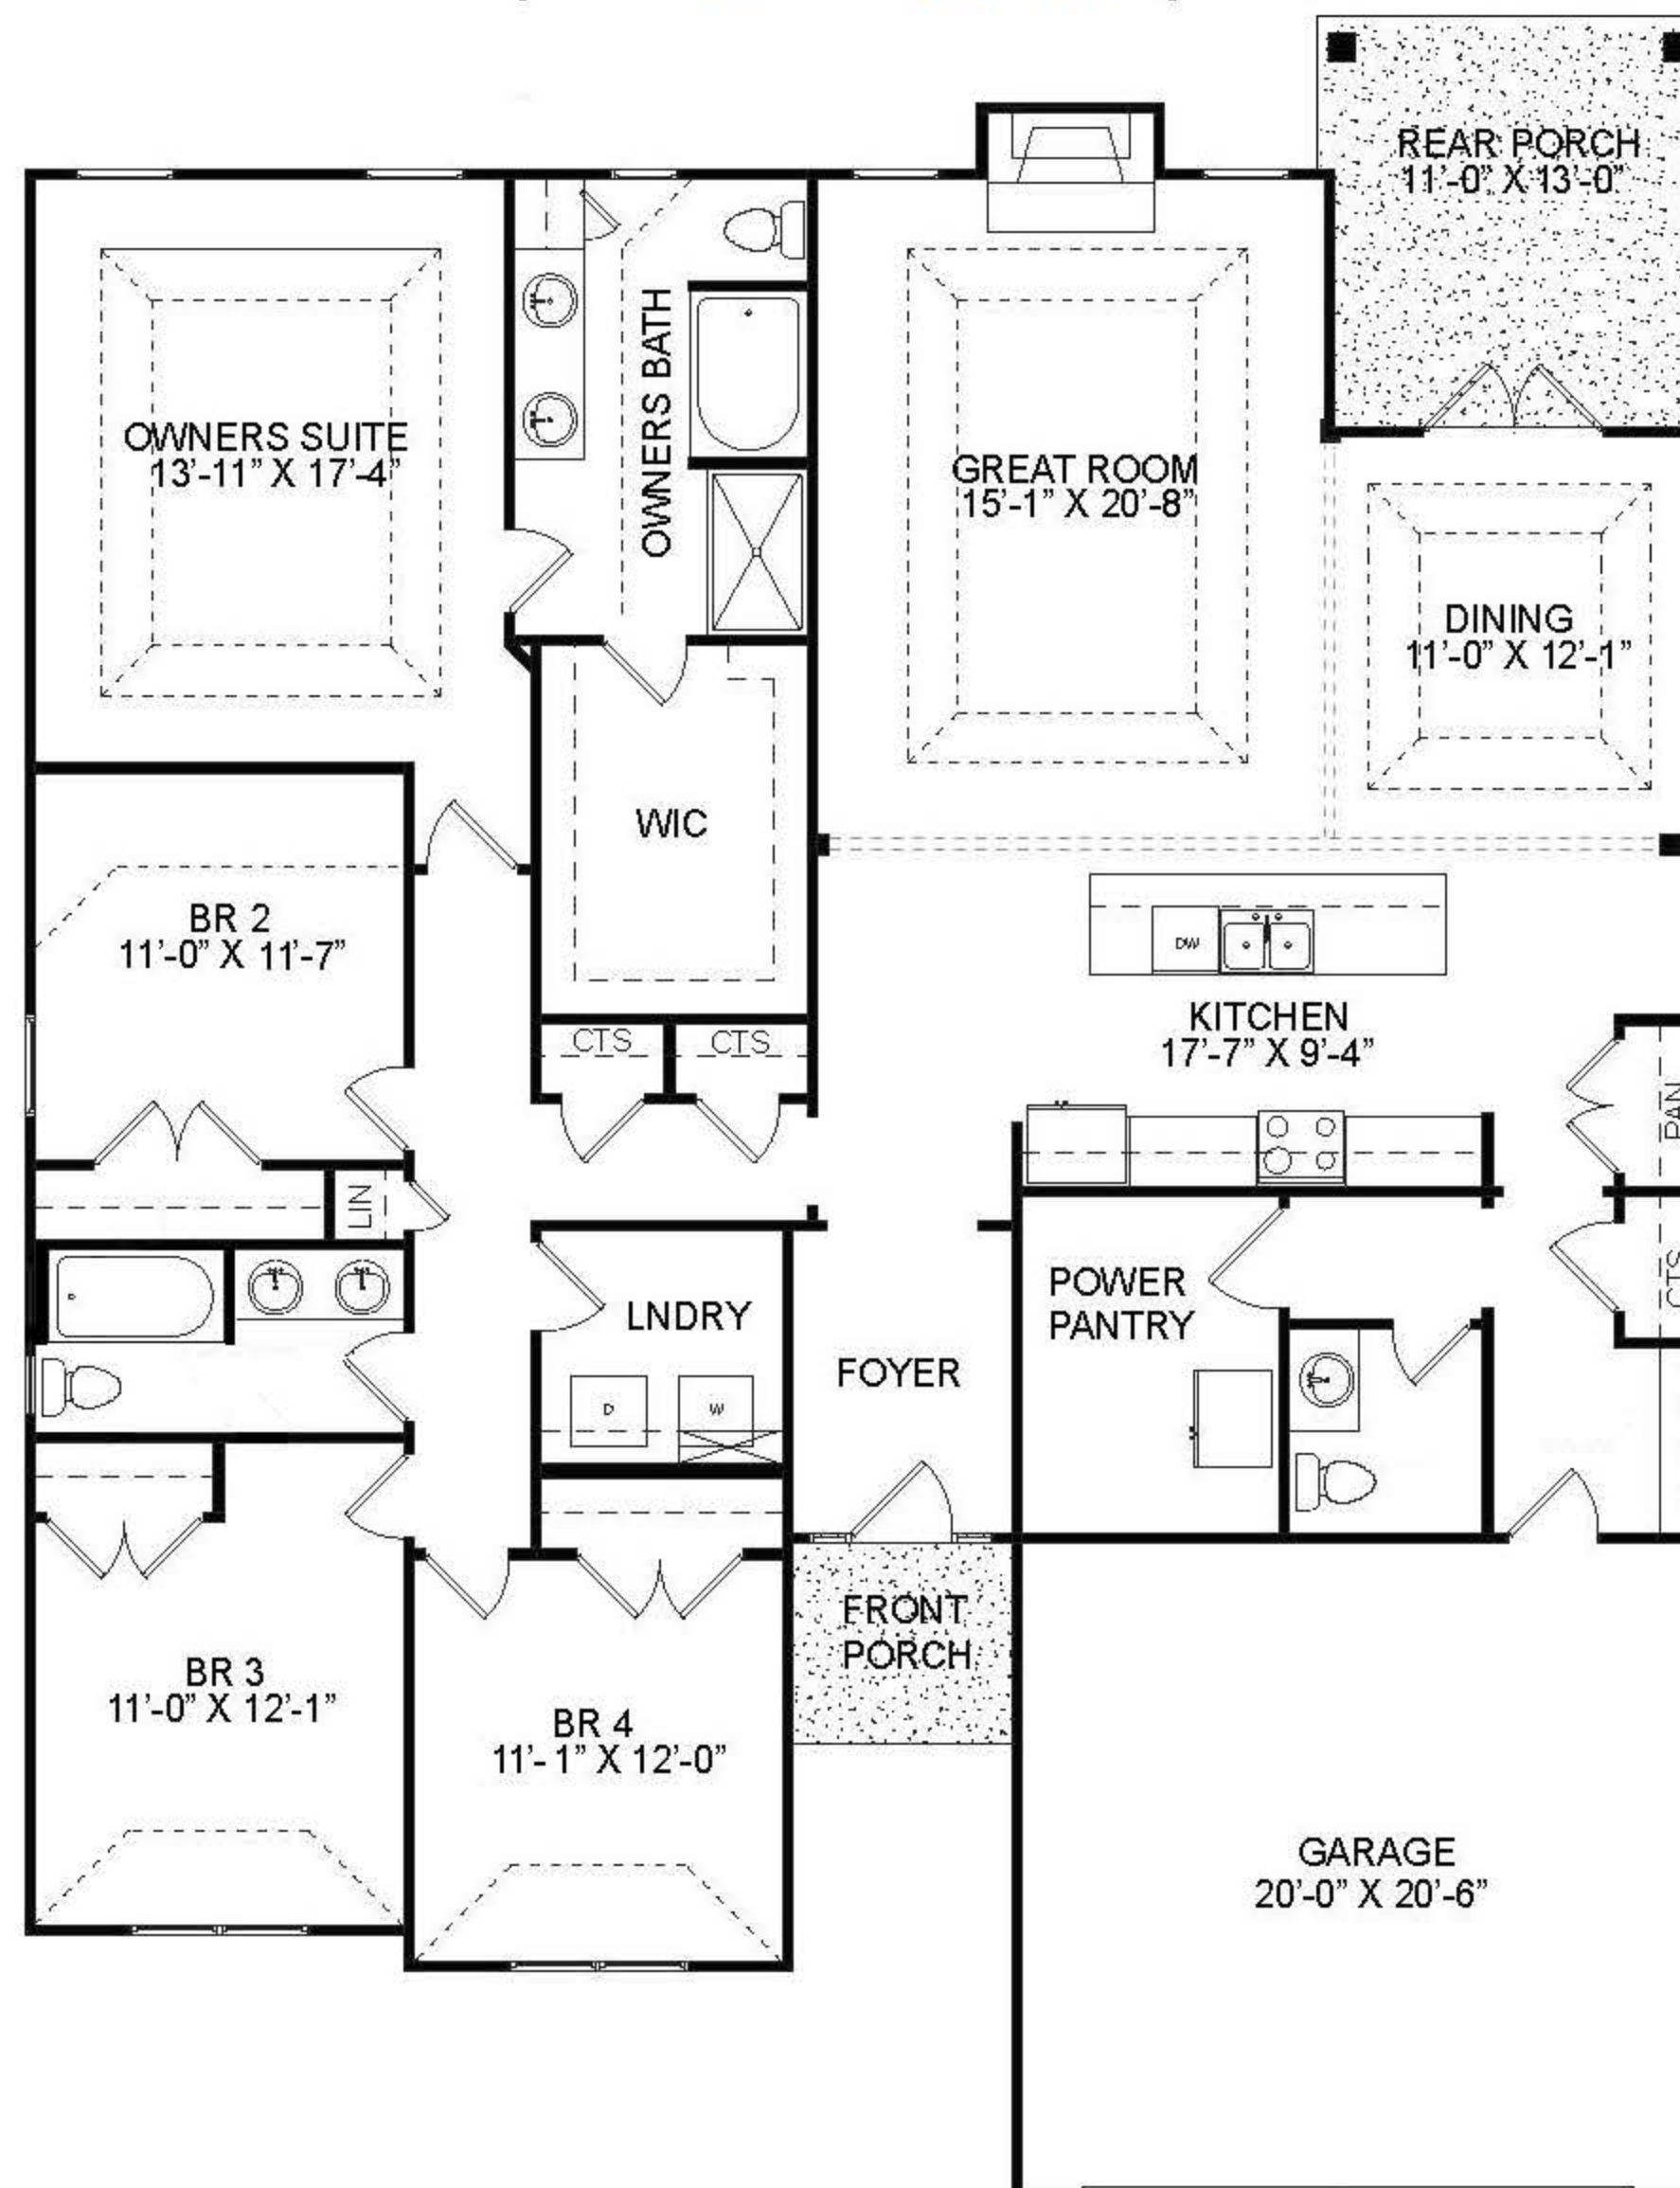

## Jefferson-7-E.L.

2,281 Heated Sq. Ft.

(50'-2" x 67'-2")

ACTUAL ON SITE CONSTRUCTION MAY VARY FROM RENDERING