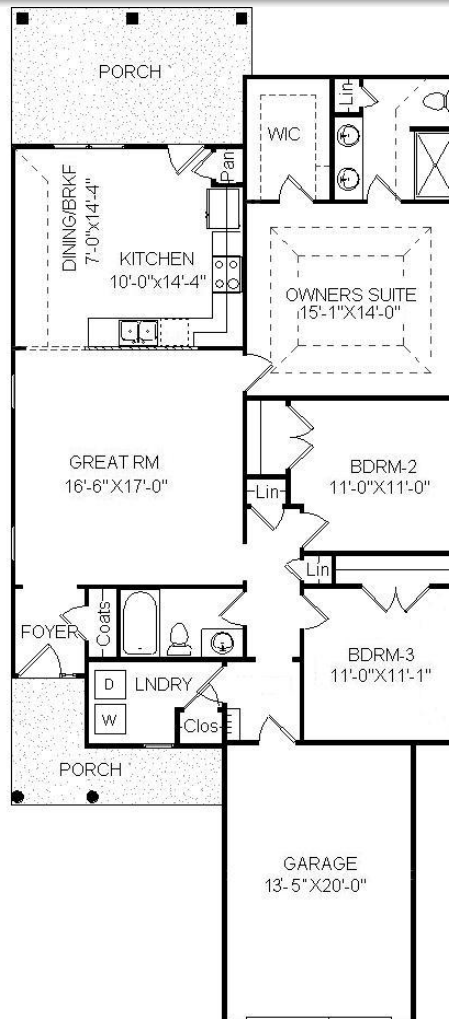

Bill Beazley Homes Inc.

7009 Evans Town Center Blvd.
Evans, Ga. 30809

Lewiston-3

1,471 HEATED Sq. Ft.
32'-6" x 68'-11 3/4"

Actual on site construction may vary from rendering