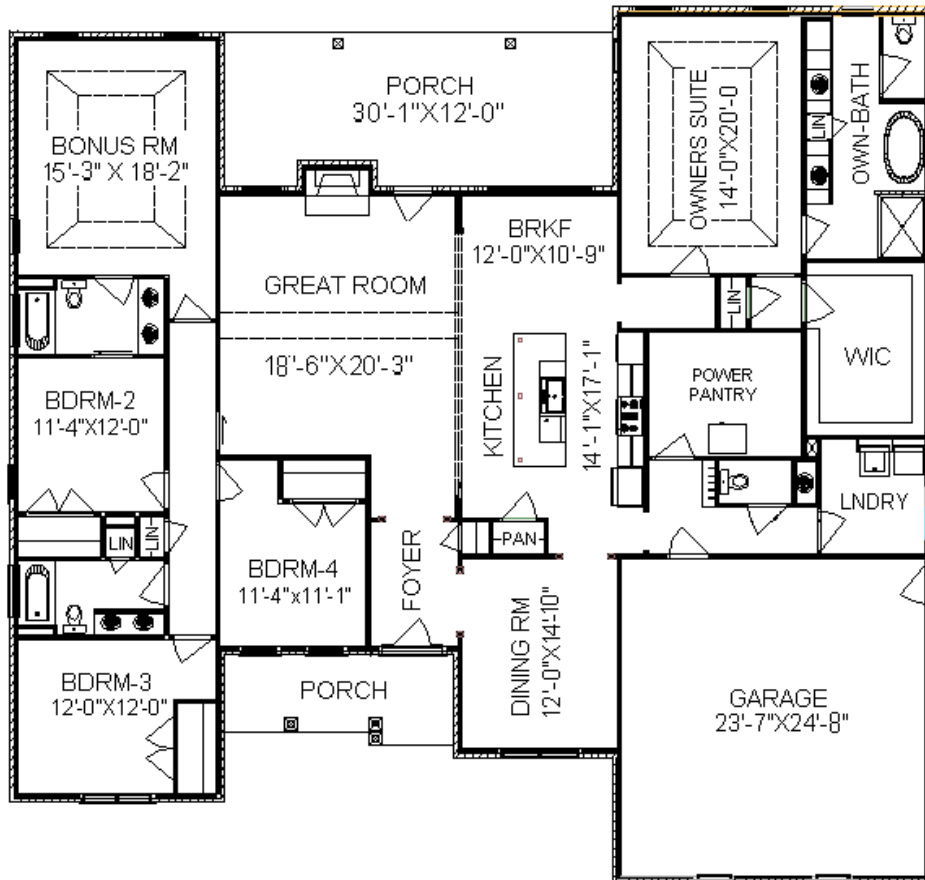

Bill Beazley Homes Inc.

7009 Evans Town Center Blvd.
Evans, Ga. 30809

Richland Manor-15-E.L.

3,157 Heated Sq. Ft. (71'-7"x68'-2")

Actual on site construction may vary from rendering