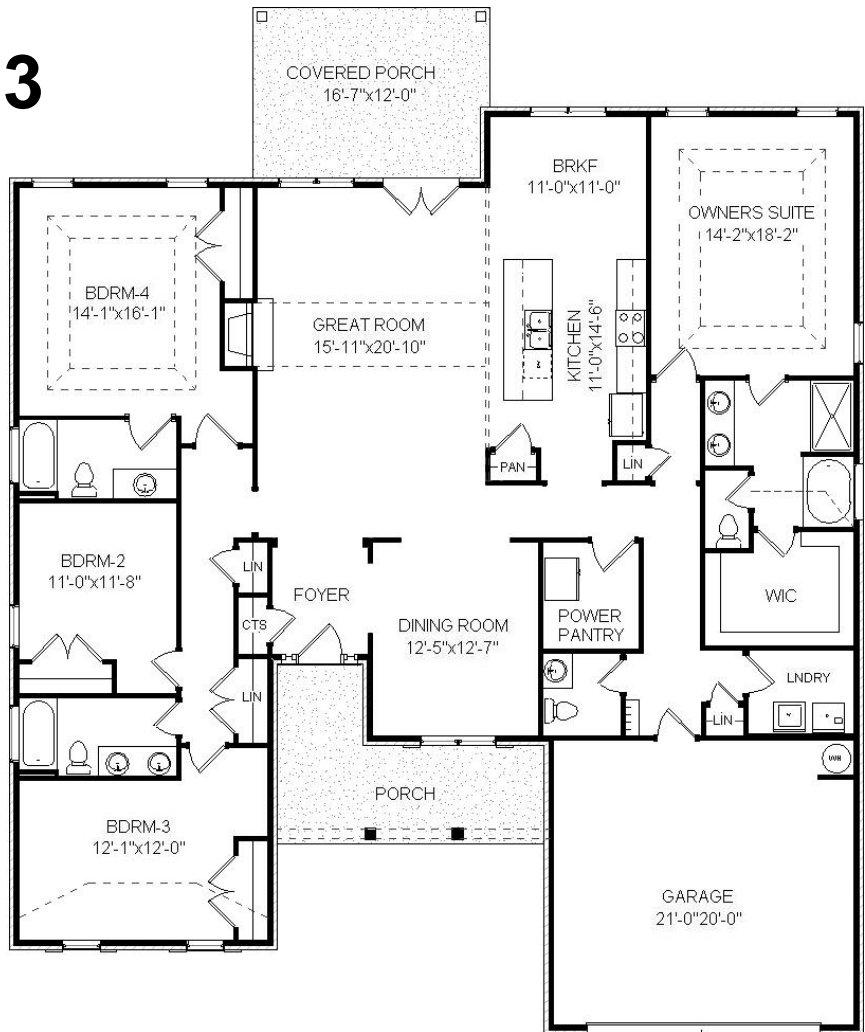

Bill Beazley Homes Inc.

7009 Evans Town Center Blvd.
Evans, Ga. 30809

Ridgemont-13

2,736 Heated Sq. Ft.
(59'-9½" x 65'-0")

Actual on site construction may vary from rendering