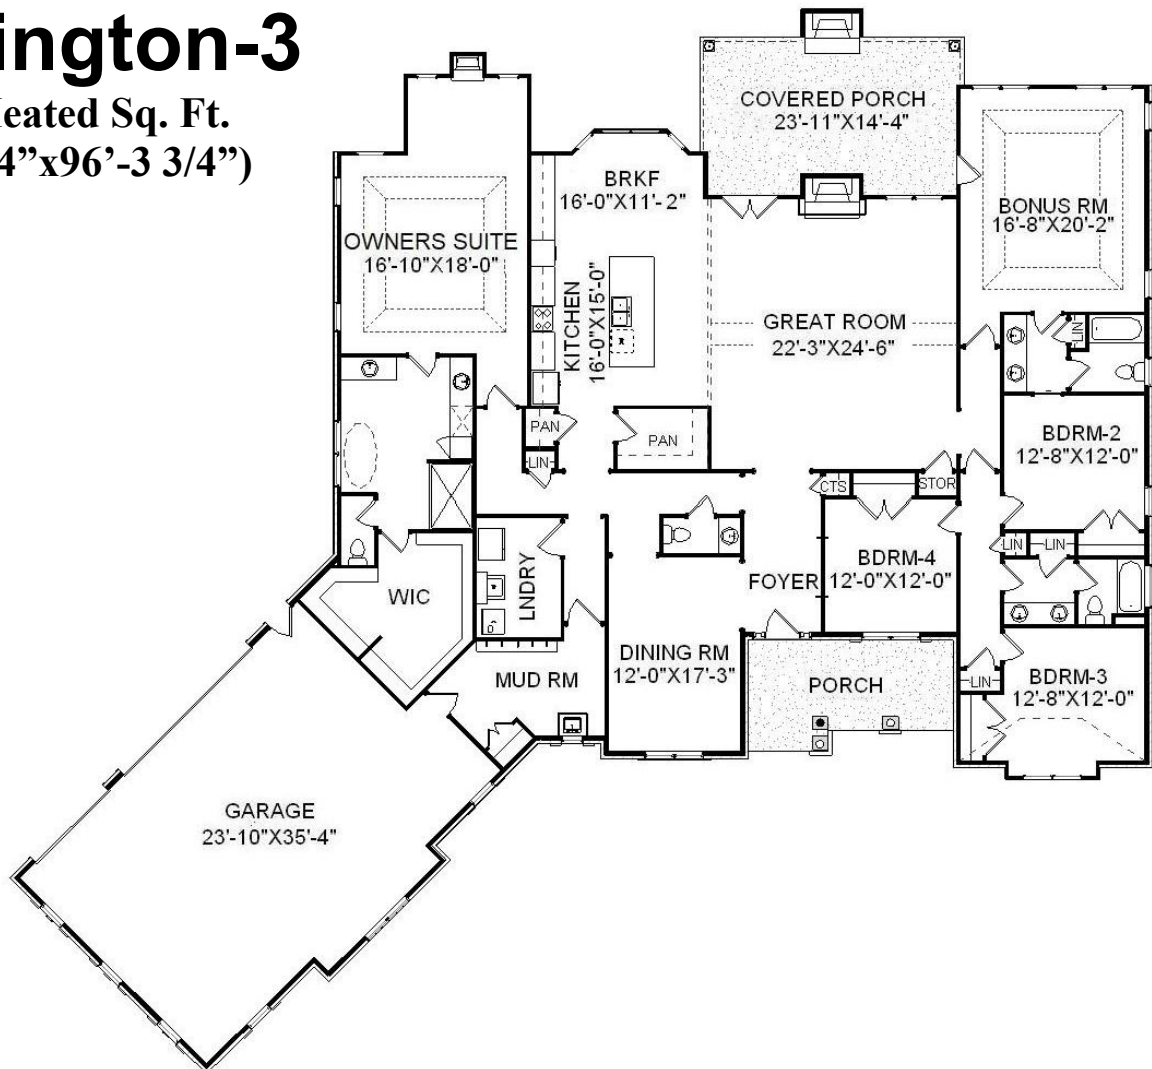

## Washington-3

3,921 Heated Sq. Ft.  
(103'-3 3/4" x 96'-3 3/4")

ACTUAL ON SITE CONSTRUCTION MAY VARY FROM RENDERING