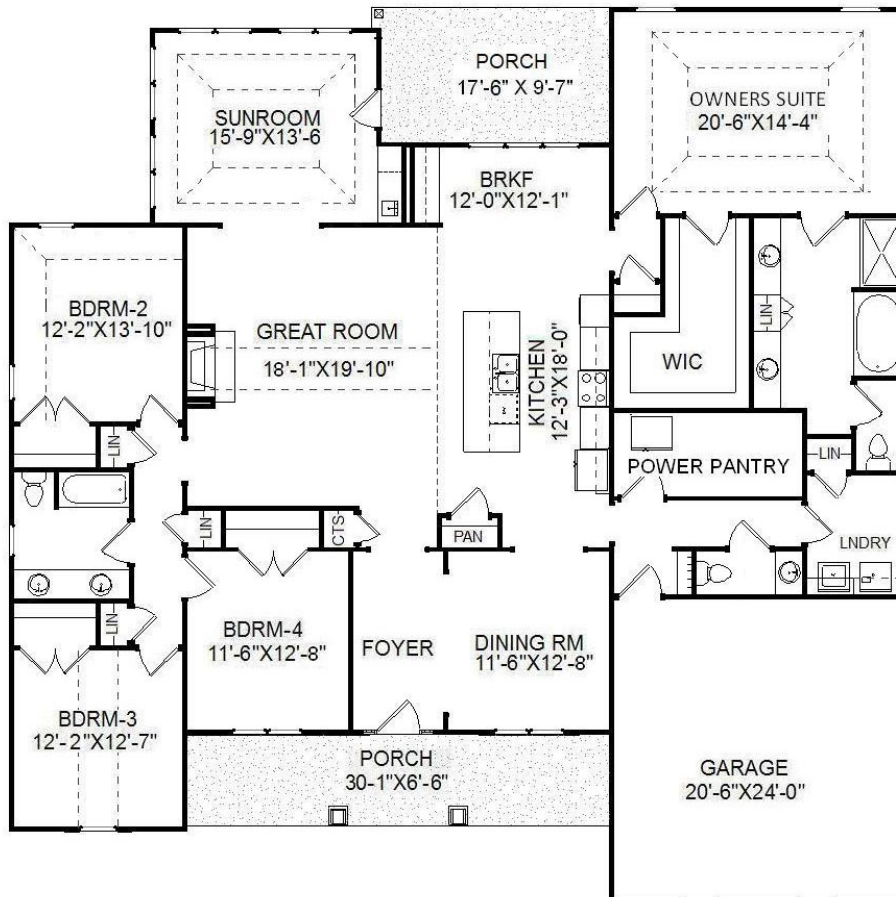

## Columbia-14-E.L.

2,863 Heated Sq. Ft.  
(63'-11" X 66'-4 1/2")

ACTUAL ON SITE CONSTRUCTION MAY VARY FROM RENDERING