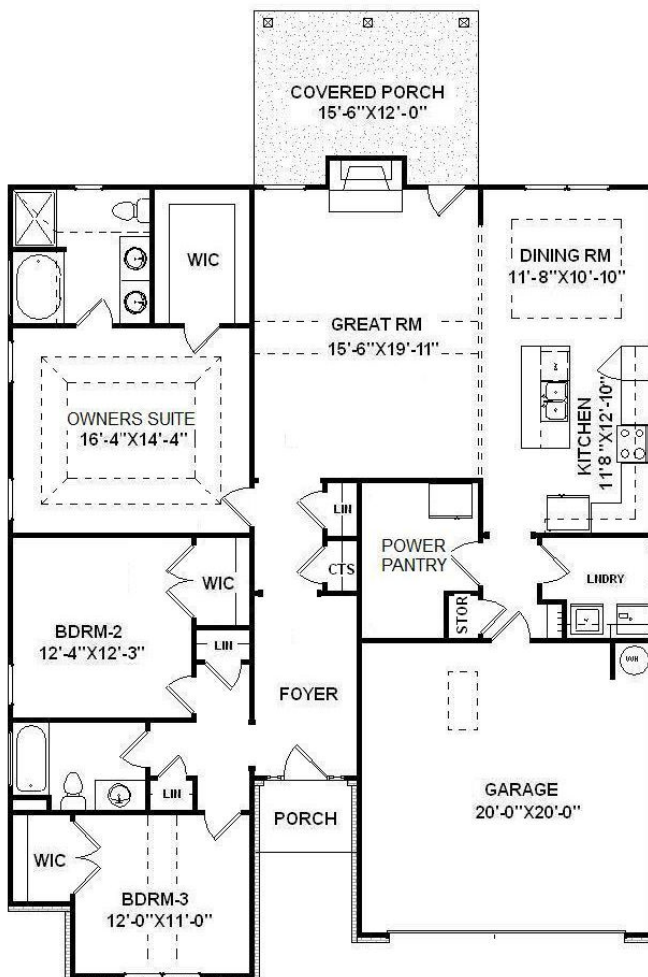

Bill Beazley Homes Inc.

7009 Evans Town Center Blvd.
Evans, Ga. 30809

Emmaline-2-E.L.

1,862 Heated Sq. Ft.
(44'-8" X 67'-1)

Actual on site construction may vary from rendering