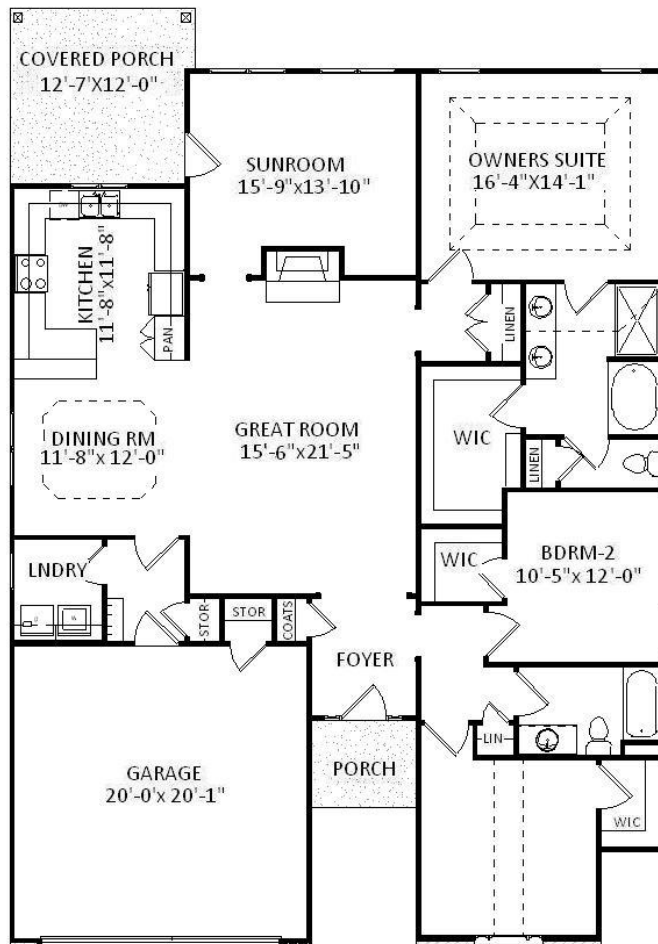

Bill Beazley Homes Inc.

7009 Evans Town Center Blvd.

Evans, Ga. 30809

Glenbrooke-14-E.L.

2,009 Heated Sq. Ft.

(44'-8" x 64'-3)

Actual on site construction may vary from rendering