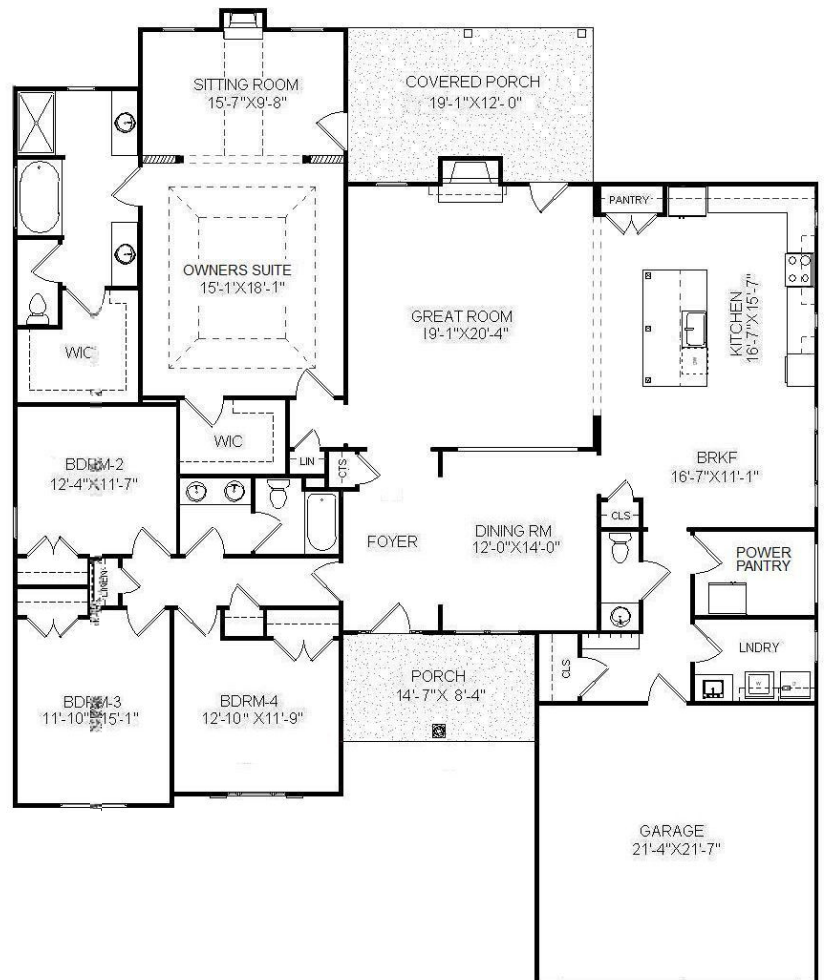

Bill Beazley Homes Inc.

7009 Evans Town Center Blvd.

Evans, Georgia 30809

Cameron 16-E.L.

2,935 Heated Sq. Ft.

(62-6" X 76'-1 1/2")

ACTUAL ON SITE CONSTRUCTION MAY VARY FROM RENDERING