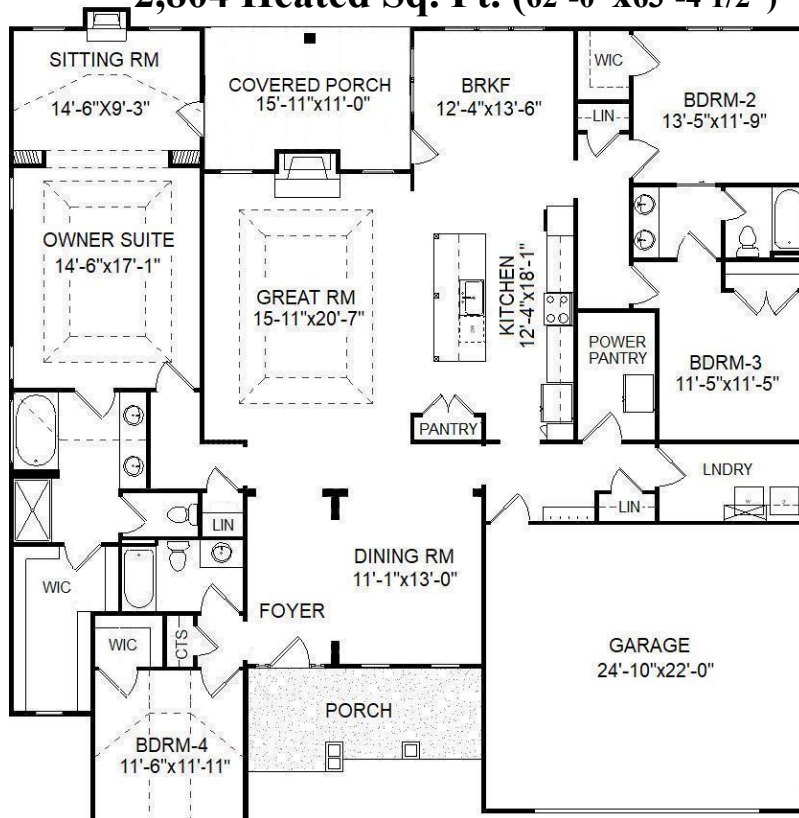

Bill Beazley Homes Inc.

7009 Evans Town Center Blvd.

Evans, Ga. 30809

Castlegate-22-E.L.

2,804 Heated Sq. Ft. (62'-0" x 63'-4 1/2")

Actual on site construction may vary from rendering