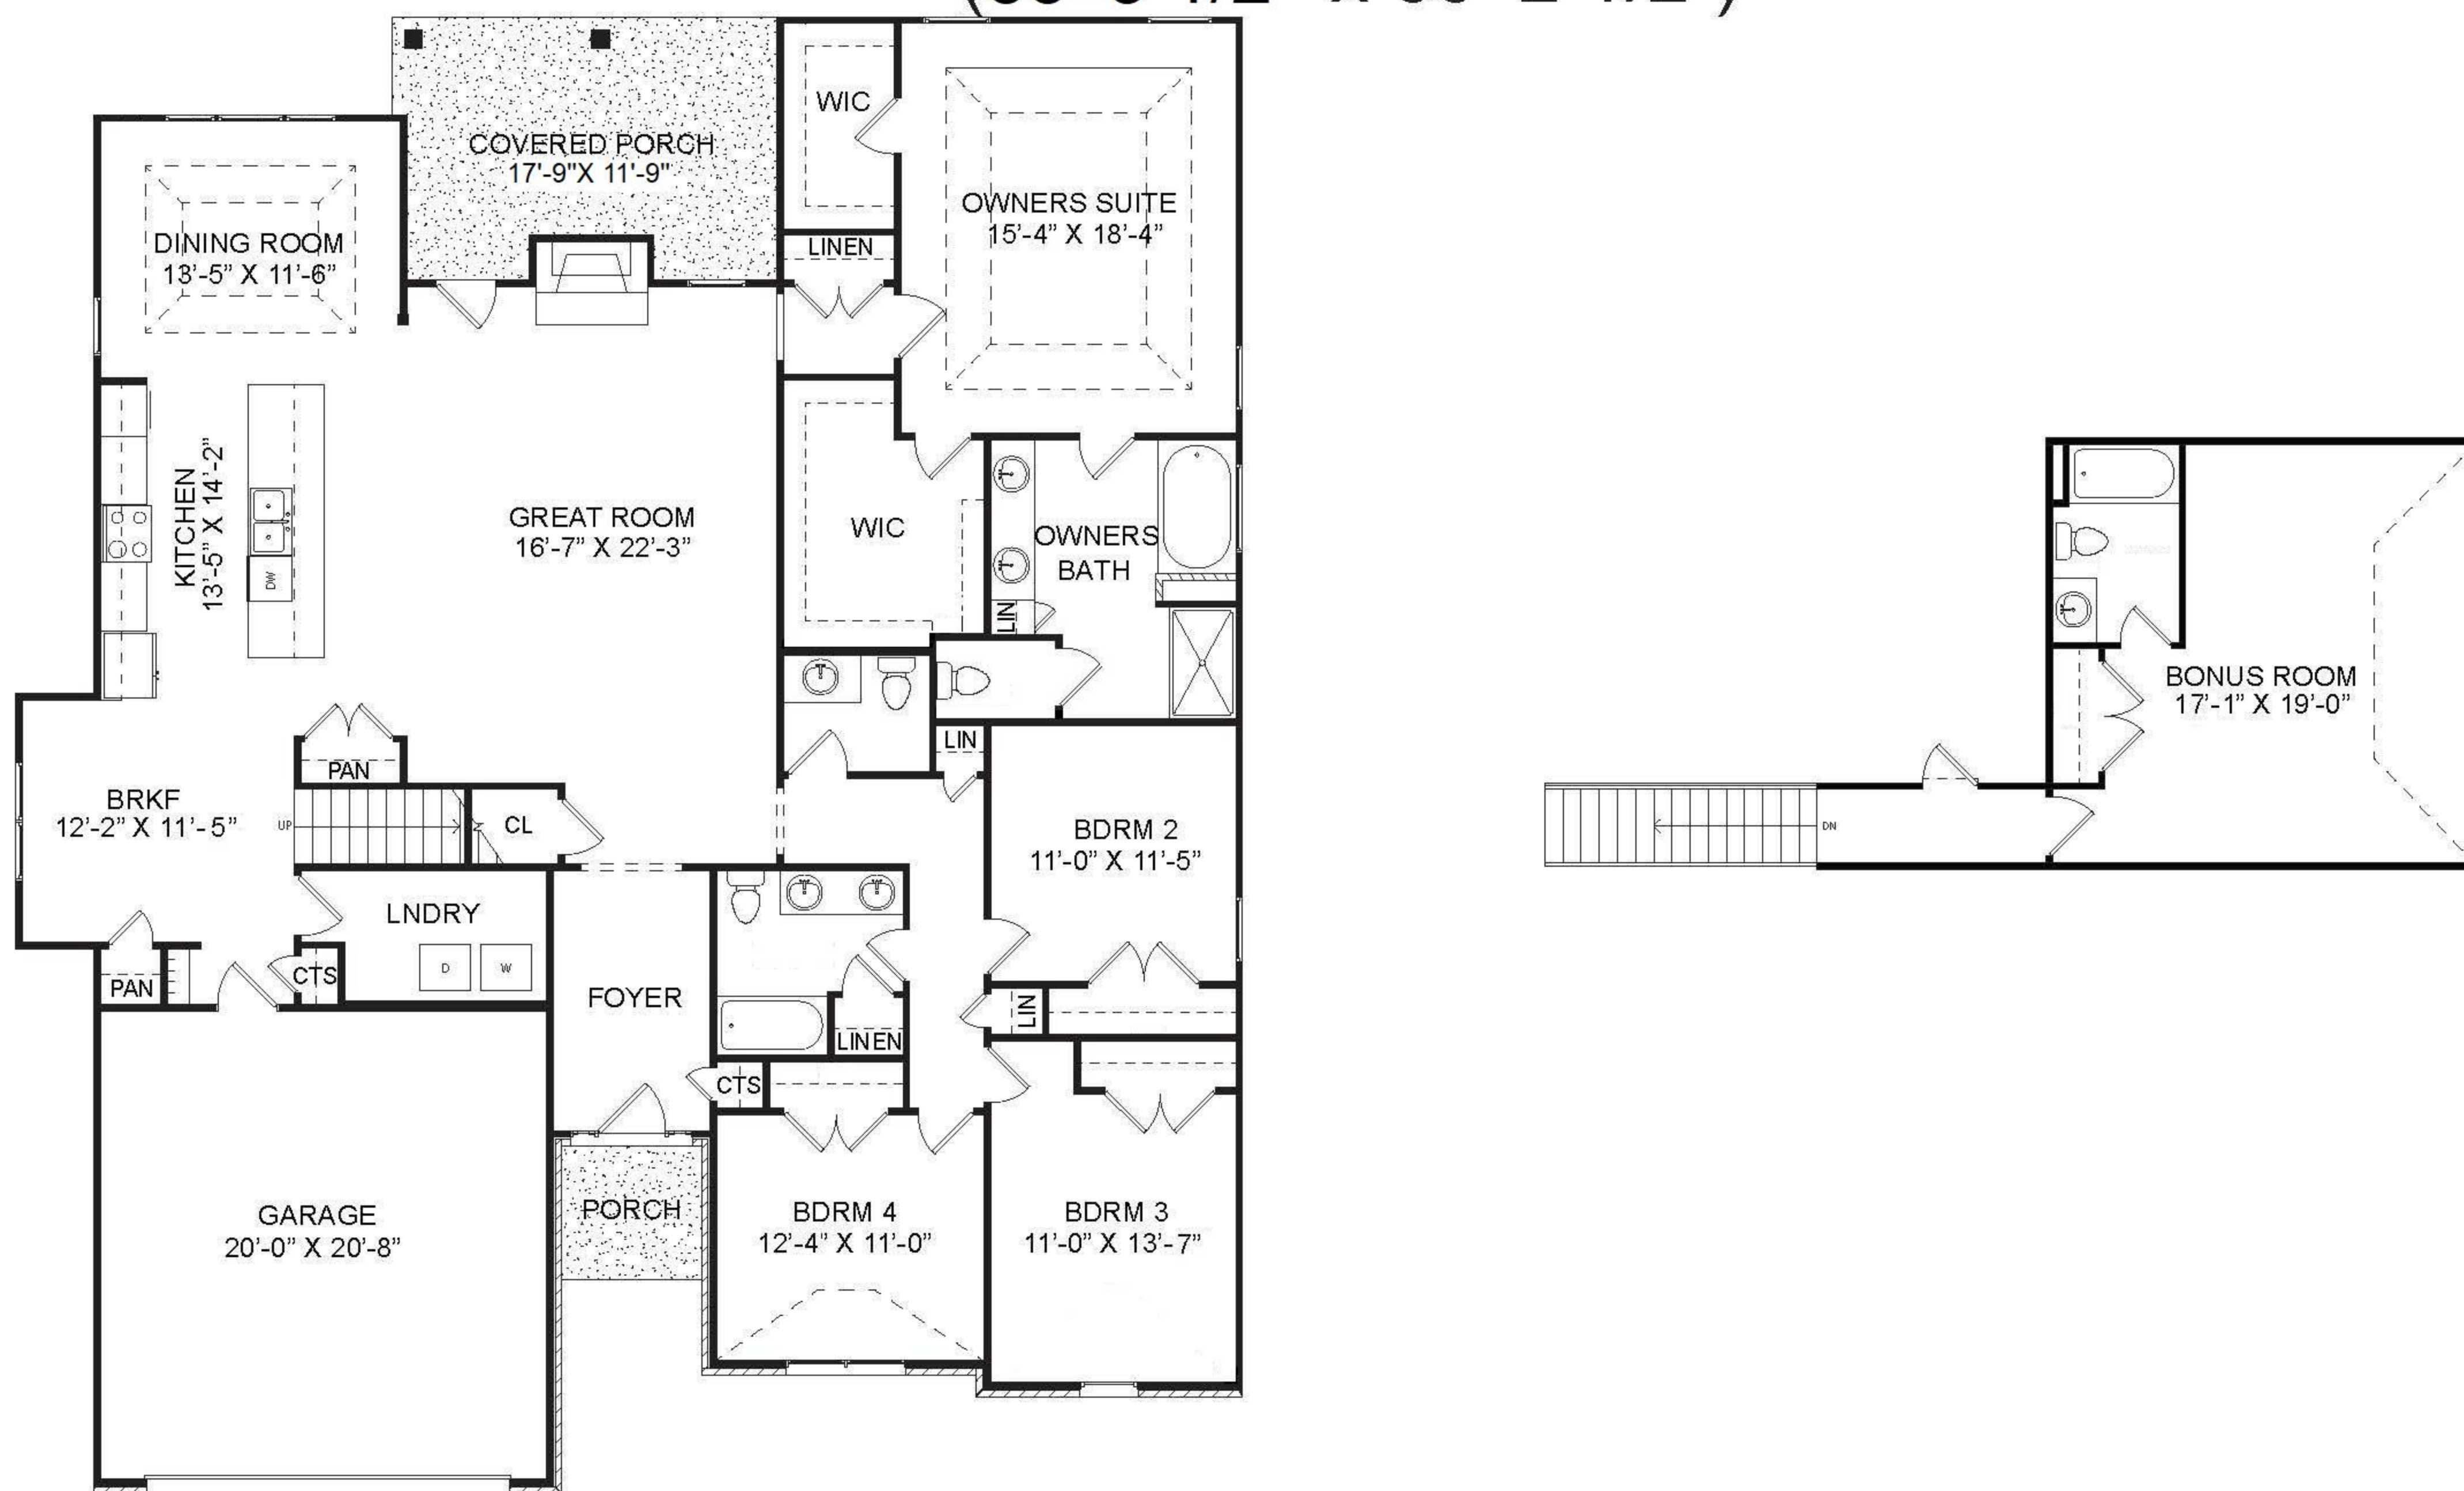

## Greystone-11-E.L.

2,981 Heated Sq. Ft.

(55'-3 1/2" x 66'-2 1/2")

ACTUAL ON SITE CONSTRUCTION MAY VARY FROM RENDERING