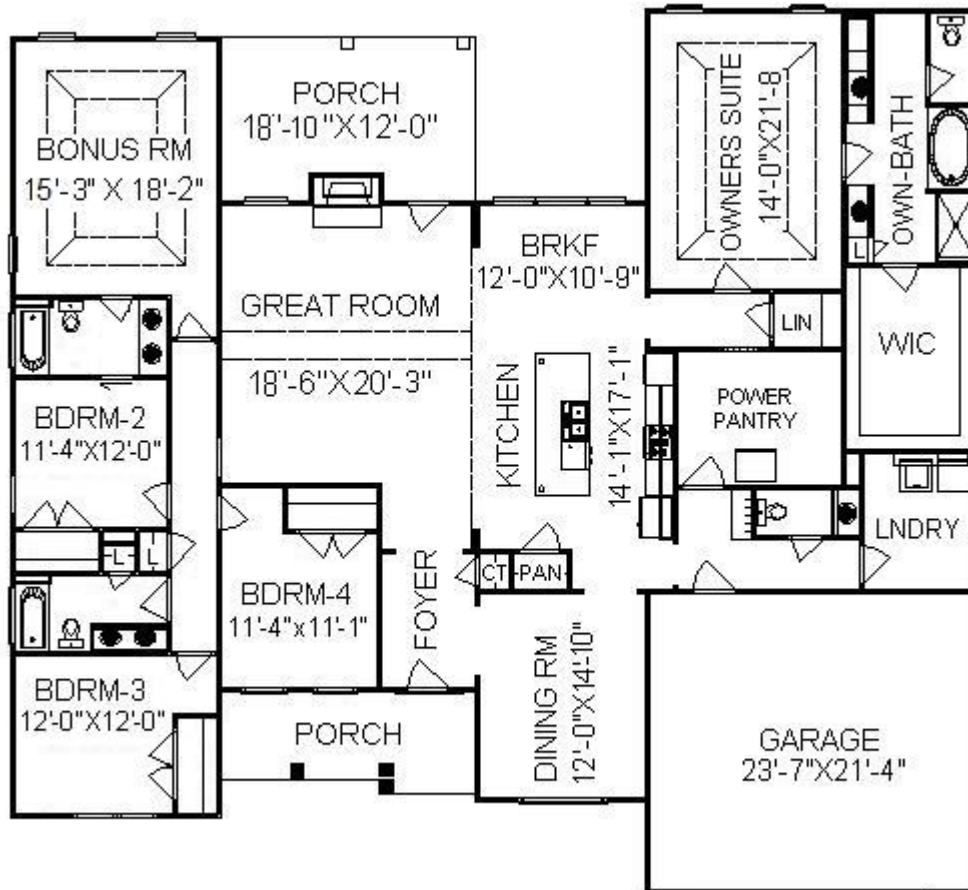

Bill Beazley Homes Inc.

7009 Evans Town Center Blvd.
Evans, Ga. 30809

Richland Manor-15-E.L.

3,157 Heated Sq. Ft. (71'-7"x68'-2")

Actual on site construction may vary from rendering