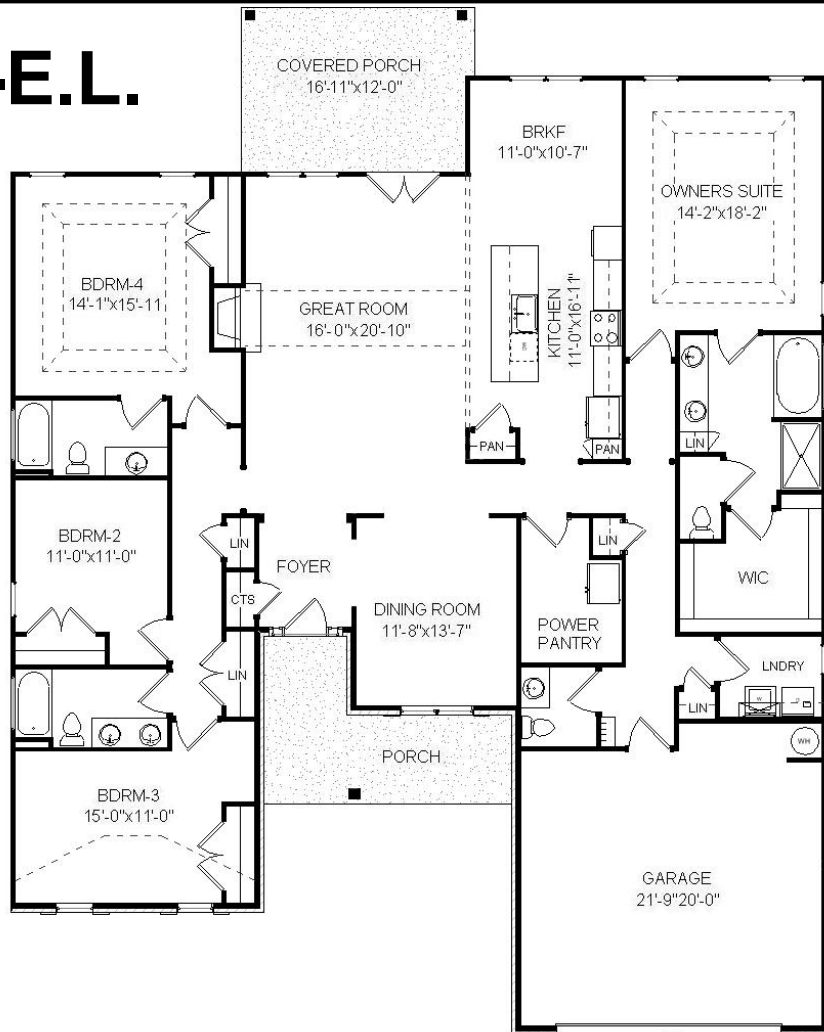

Bill Beazley Homes Inc.

7009 Evans Town Center Blvd.
Evans, Ga. 30809

Ridgemont-14-E.L.

2,758 Heated Sq. Ft.
(59'-0 1/2" x 69'-7 1/2")

Actual on site construction may vary from rendering