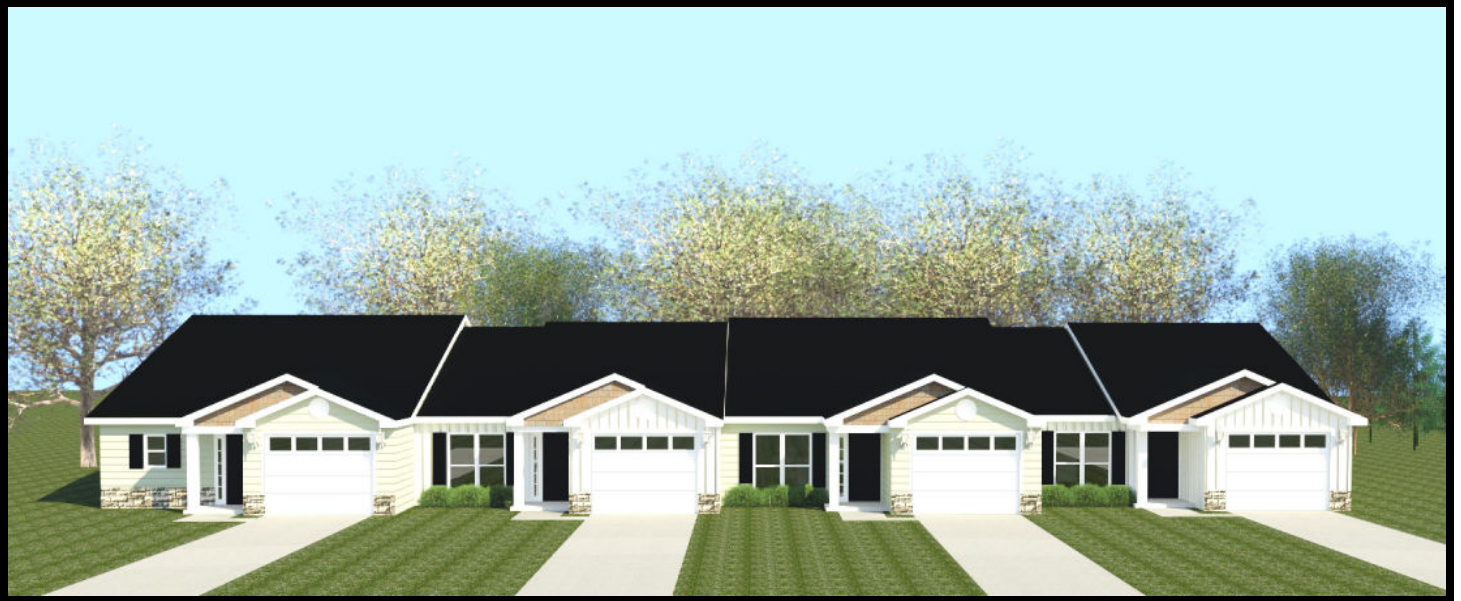

Bill Beazley Homes Inc.

7009 Evans Town Center Blvd.

Evans, Ga. 30809

Clearwater-6

(111'-0" X 62'-9")

DREAMWOOD
1,237 SQ. FT.

STONEHURST-1
1,213 SQ. FT.

STONEHURST-2
1,213 SQ. FT.

STONEHURST-3
1,213 SQ. FT.

ACTUAL ON SITE CONSTRUCTION MAY VARY FROM RENDERING