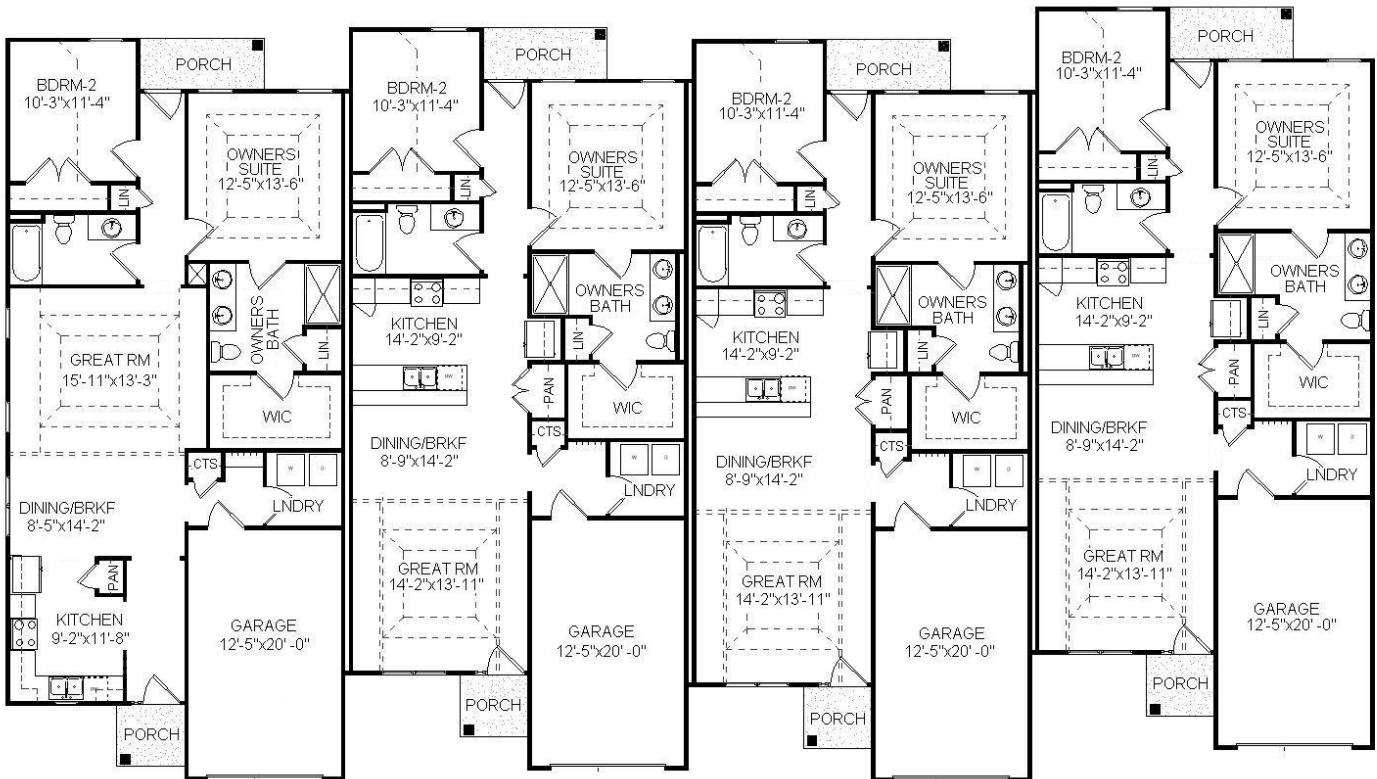

Bill Beazley Homes Inc.

7009 Evans Town Center Blvd.

Evans, Ga. 30809

Clearwater-6

(111'-0" X 62'-9")

DREAMWOOD
1,237 SQ. FT.

STONEHURST-1
1,213 SQ. FT.

STONEHURST-2
1,213 SQ. FT.

STONEHURST-3
1,213 SQ. FT.

ACTUAL ON SITE CONSTRUCTION MAY VARY FROM RENDERING