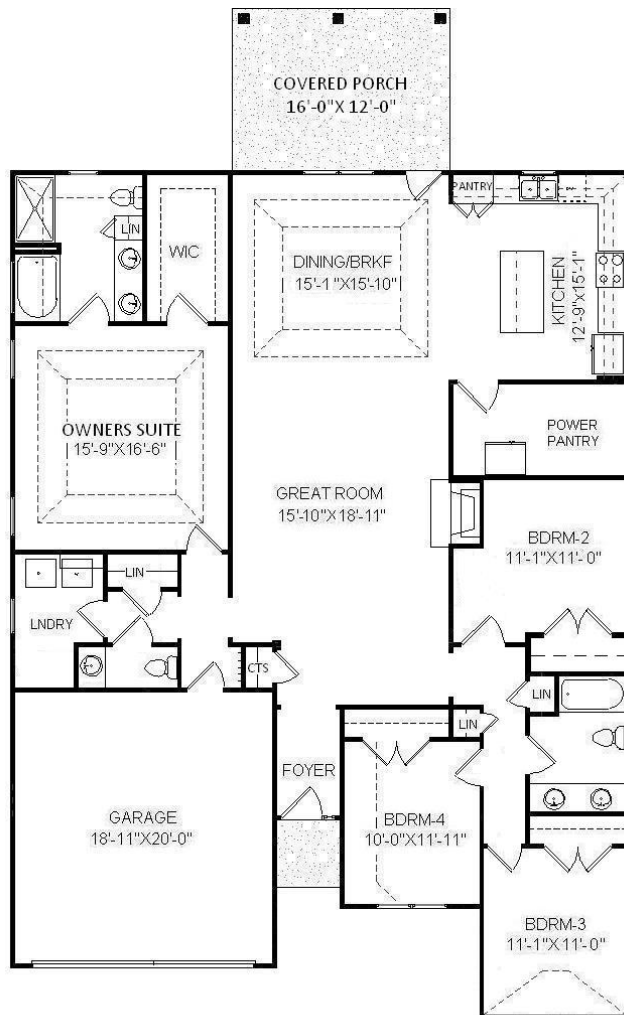

Bill Beazley Homes Inc.

7009 Evans Town Center Blvd.

Evans, Ga. 30809

Homestead-16-E.L. 2,221 Heated Sq. Ft.(46'-2"x 60'-3 1/2")

Actual on site construction may vary from rendering