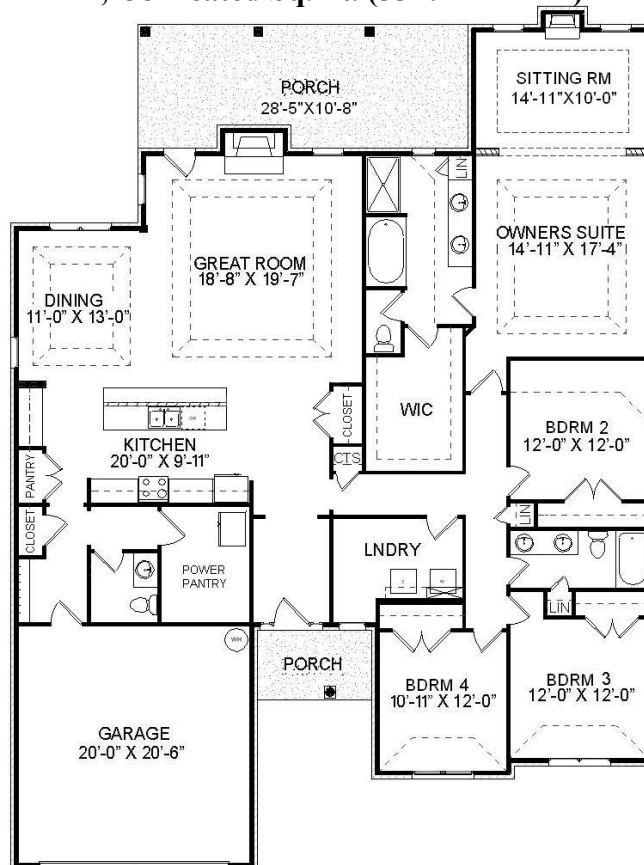

Bill Beazley Homes Inc.

7009 Evans Town Center Blvd.
Evans, Ga. 30809

Jefferson-8

2,738 Heated Sq. Ft. (55'-9" x 74'-7")

Actual on site construction may vary from rendering