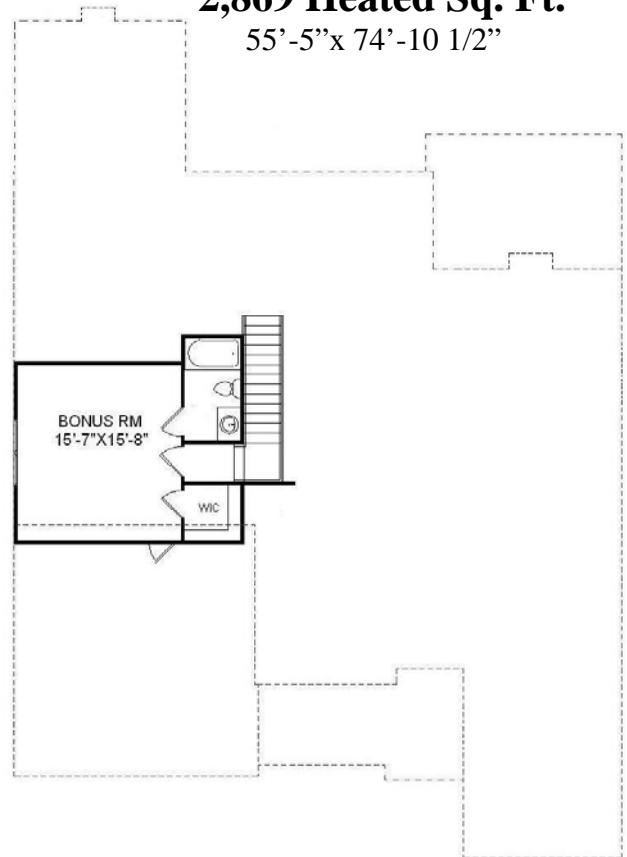

Bill Beazley Homes Inc.

7009 Evans Town Center Blvd.
Evans, Ga. 30809

Kingston-17-E.L.

2,869 Heated Sq. Ft.

55'-5" x 74'-10 1/2"

Actual on site construction may vary from rendering