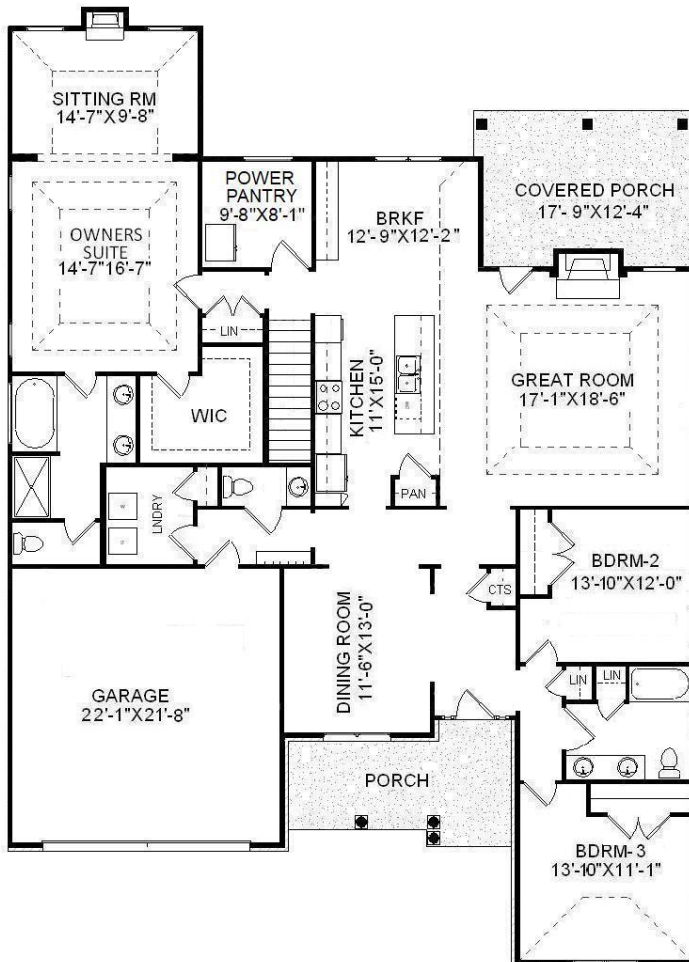

Bill Beazley Homes Inc.

7009 Evans Town Center Blvd.
Evans, Ga. 30809

Kingston-17-E.L.

2,869 Heated Sq. Ft.

55'-5" x 74'-10 1/2"

Actual on site construction may vary from rendering