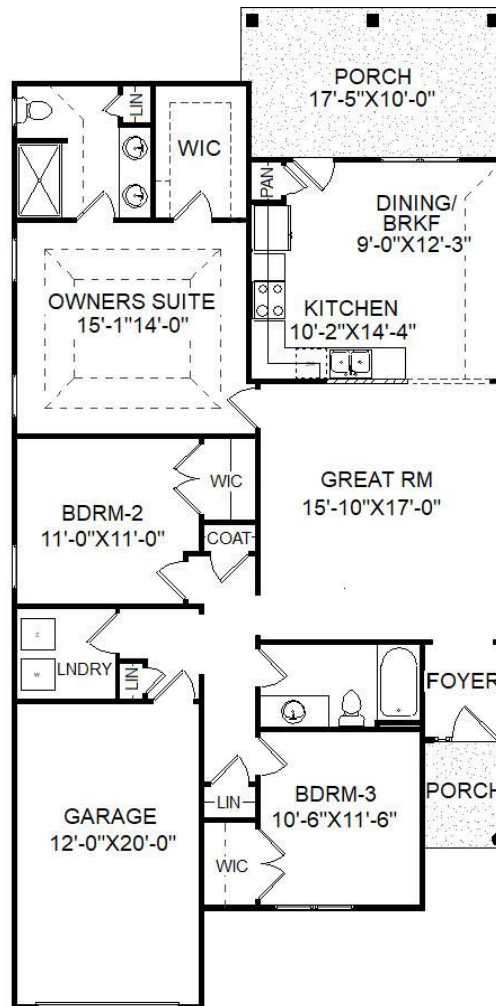

# Bill Beazley Homes Inc.

7009 Evans Town Center Blvd.  
Evans, Ga. 30809

**Lewiston-4**  
1,472 HEATED Sq. Ft.  
32'-6" X 65'-5 1/2"

Actual on site construction may vary from rendering