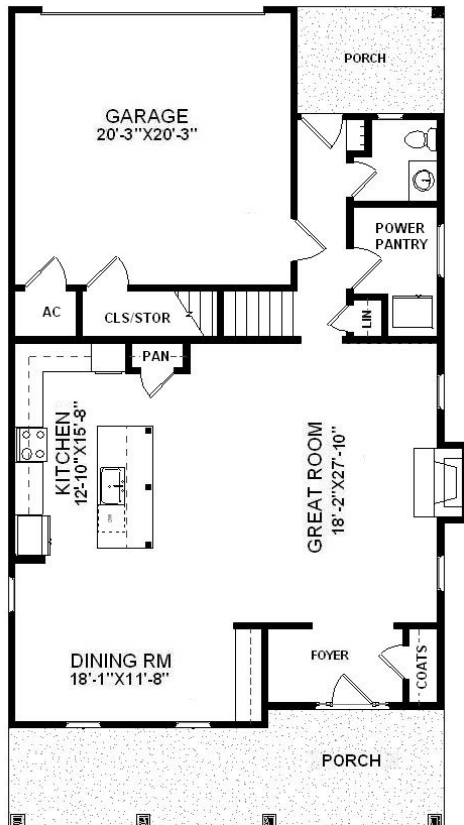

## Oakland

3,202 Heated Sq. Ft.  
(32'-0" X 60'-49 3/4")

Actual on site construction may vary from rendering