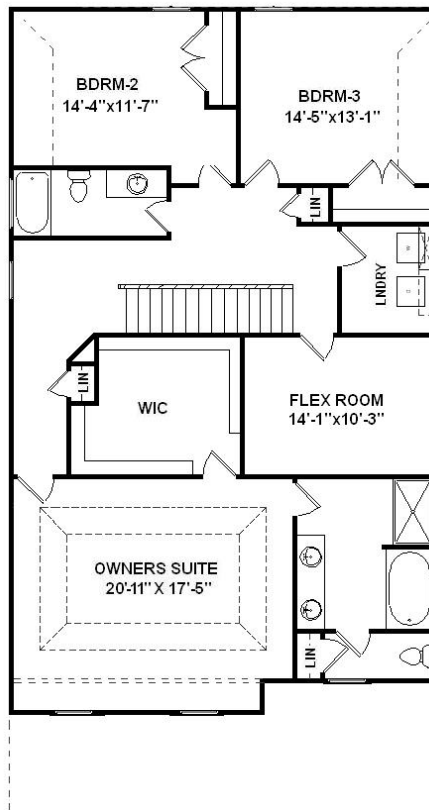

## Oakland

3,202 Heated Sq. Ft.  
(32'-0" X 60'-49 3/4")

Actual on site construction may vary from rendering