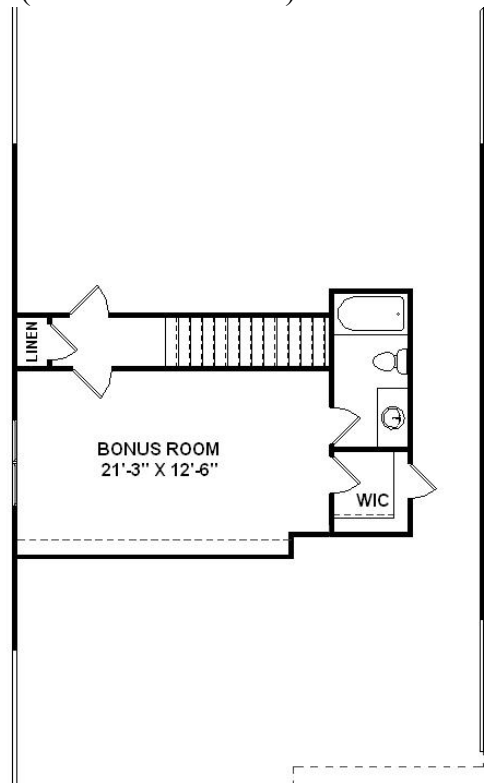

## Oakland

3,202 Heated Sq. Ft.  
(32'-0" X 60'-49 3/4")

Actual on site construction may vary from rendering