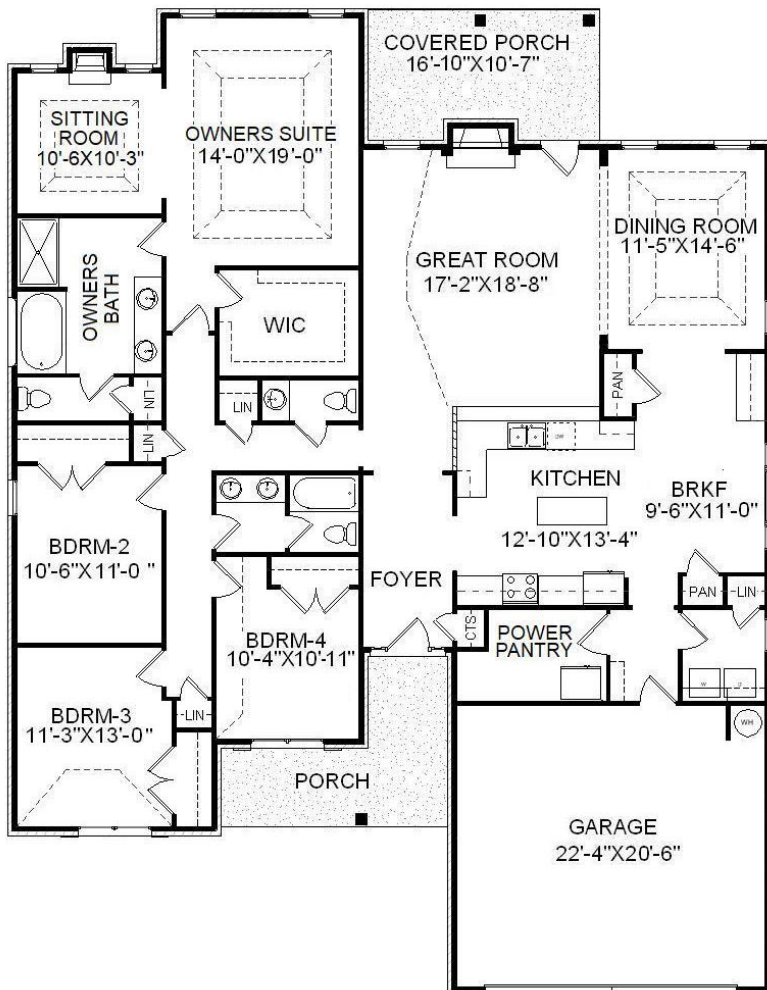

Bill Beazley Homes Inc.

7009 Evans Town Center Blvd.
Evans, Ga. 30809

Plainview-Manor-3

2,676 Heated Sq. Ft.
(55'-7 1/2" X 72'-9 1/2")

Actual on site construction may vary from rendering